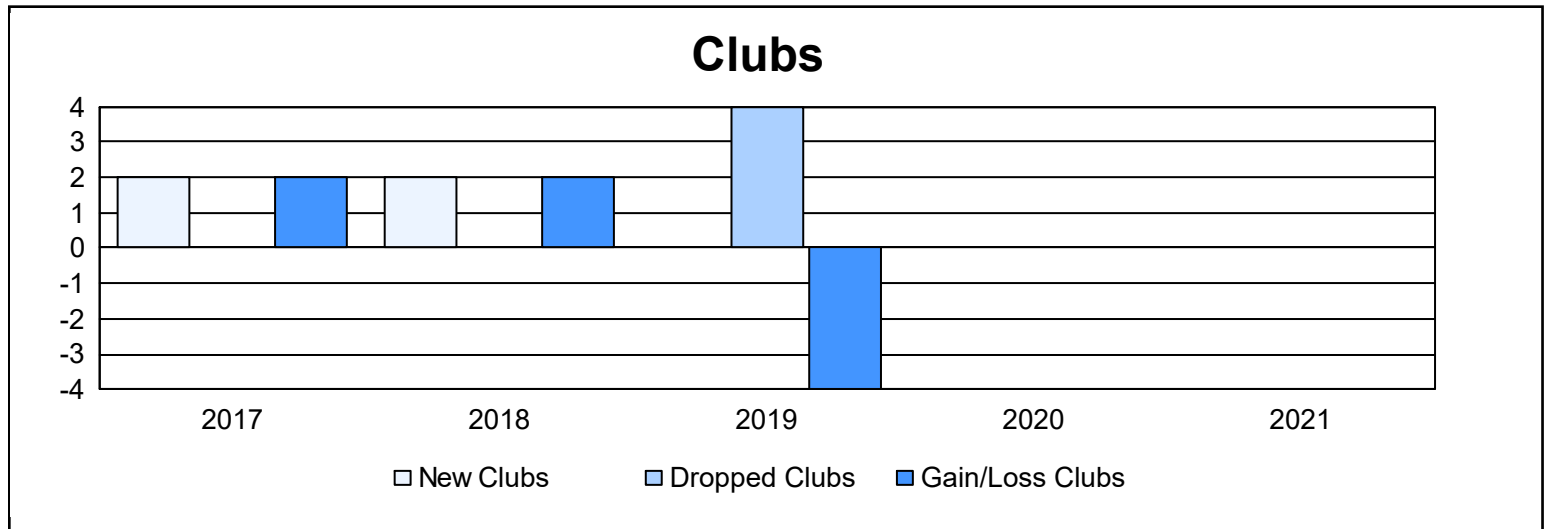

Year	New Clubs	Dropped Clubs	Gain/ Loss Clubs	New Members	Charter Members	Reinstate Members	Transfer Members	Total Member Added	Total Members Dropped	Gain/ Loss Members
2016-2017	2	0	2	111	77	0	1	189	89	100
2017-2018	2	0	2	89	42	4	7	142	136	6
2018-2019	0	4	-4	56	0	3	8	67	189	-122
2019-2020	0	0	0	63	0	4	18	85	99	-14
2020-2021	0	0	0	71	0	2	5	78	68	10
<b>Average</b>	<b>1</b>	<b>1</b>	<b>0</b>	<b>78</b>	<b>24</b>	<b>3</b>	<b>8</b>	<b>112</b>	<b>116</b>	<b>-4</b>

### Membership Composition June 2021 Cumulative