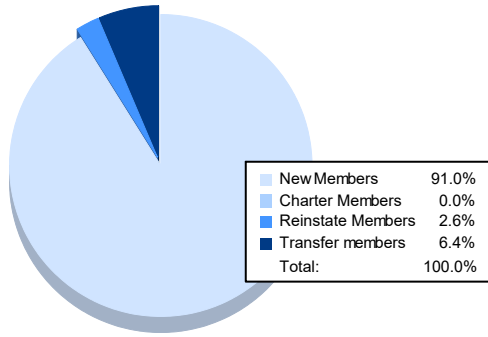

Year	New Clubs	Dropped Clubs	Gain/ Loss Clubs	New Members	Charter Members	Reinstate Members	Transfer Members	Total Member Added	Total Members Dropped	Gain/ Loss Members
2016-2017	2	0	2	111	77	0	1	189	89	100
2017-2018	2	0	2	89	42	4	7	142	136	6
2018-2019	0	4	-4	56	0	3	8	67	189	-122
2019-2020	0	0	0	63	0	4	18	85	99	-14
2020-2021	0	0	0	71	0	2	5	78	68	10
<b>Average</b>	<b>1</b>	<b>1</b>	<b>0</b>	<b>78</b>	<b>24</b>	<b>3</b>	<b>8</b>	<b>112</b>	<b>116</b>	<b>-4</b>

### Membership Composition June 2021 Cumulative