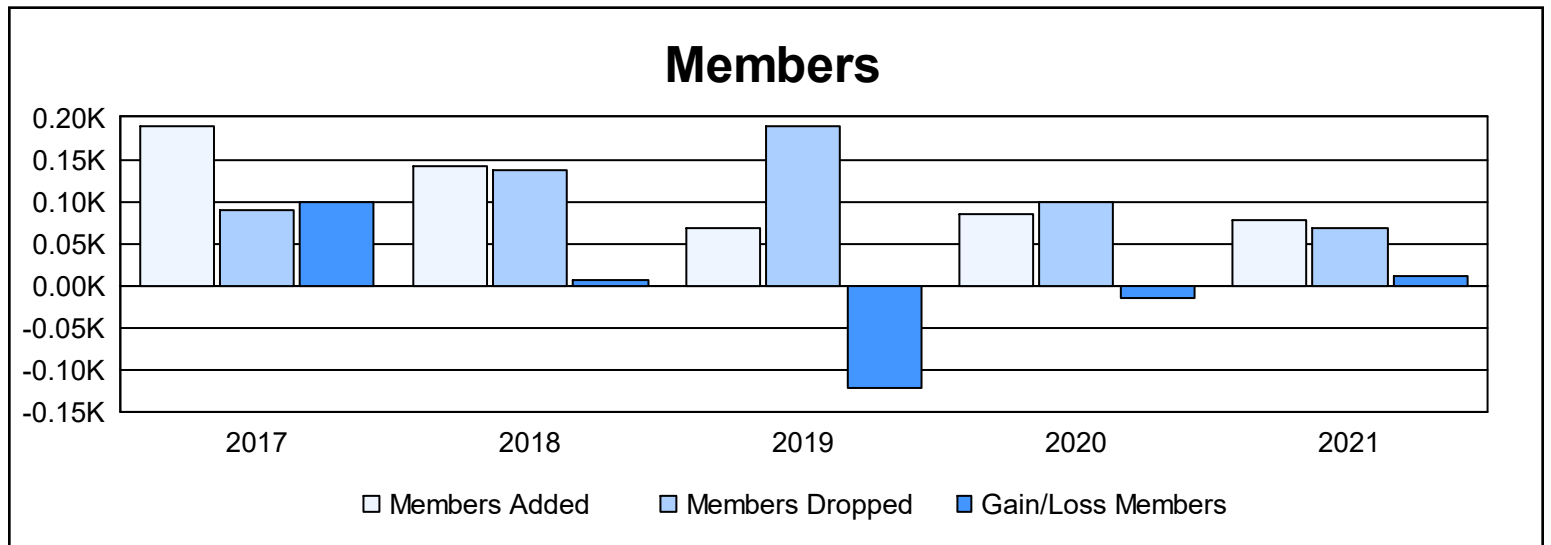

Year	New Clubs	Dropped Clubs	Gain/ Loss Clubs	New Members	Charter Members	Reinstate Members	Transfer Members	Total Member Added	Total Members Dropped	Gain/ Loss Members
2016-2017	2	0	2	111	77	0	1	189	89	100
2017-2018	2	0	2	89	42	4	7	142	136	6
2018-2019	0	4	-4	56	0	3	8	67	189	-122
2019-2020	0	0	0	63	0	4	18	85	99	-14
2020-2021	0	0	0	71	0	2	5	78	68	10
<b>Average</b>	<b>1</b>	<b>1</b>	<b>0</b>	<b>78</b>	<b>24</b>	<b>3</b>	<b>8</b>	<b>112</b>	<b>116</b>	<b>-4</b>

### Membership Composition June 2021 Cumulative